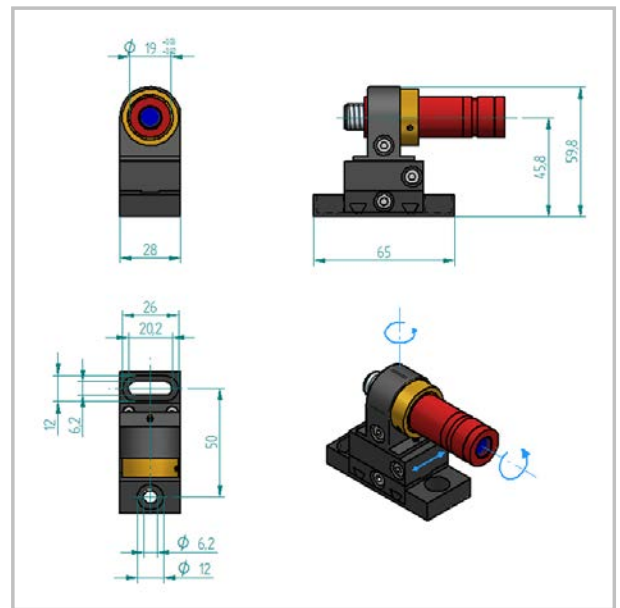

Precision Mount for Laser Modules with 19 mm Diameter

FP-MPT-19

- For flat surface mounting
- 360° rotation in 2 axes + parallel movement

FP-MPS-19

- For mounting on a 16 mm shaft
- 360° rotation in 2 axes + parallel movement (+ rotation on shaft)