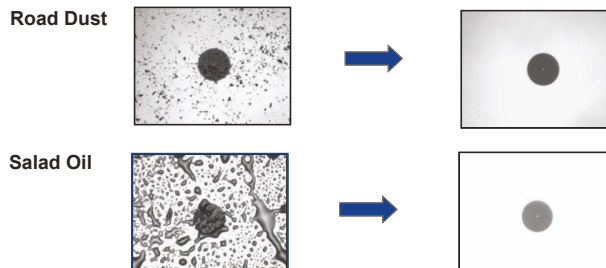

Cleaning Performance*

*Telcordia GR-2923-Core Issue 2