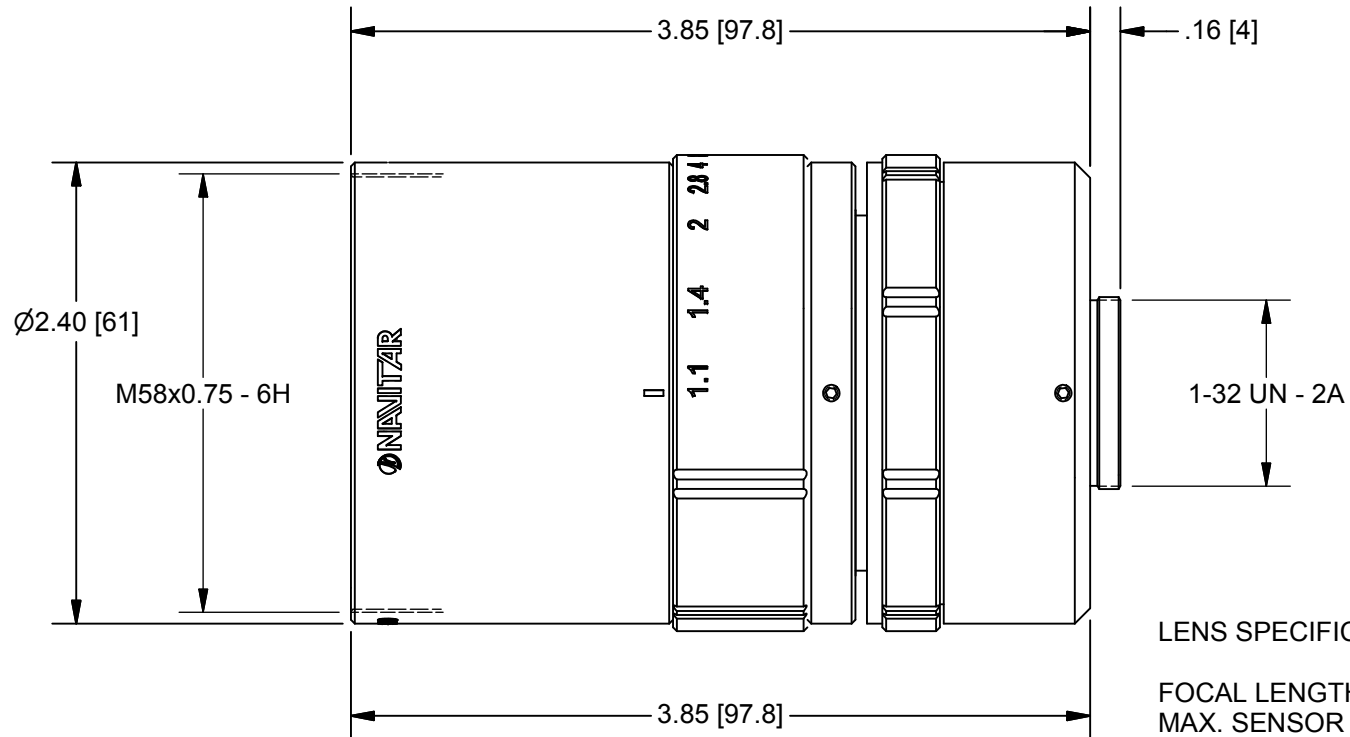

LENS, OPTISTAR, 50mm, MANUAL IRIS

LENS SPECIFICATIONS

FOCAL LENGTH	50mm
MAX. SENSOR SIZE	1/2"
DESIGN WAVELENGTH	500 - 1600nm
APERTURE f / #	F1.1 - F8
FILTER THREAD	M58 x 0.75
IRIS	MANUAL
MOUNT	C-MOUNT
WEIGHT	685g